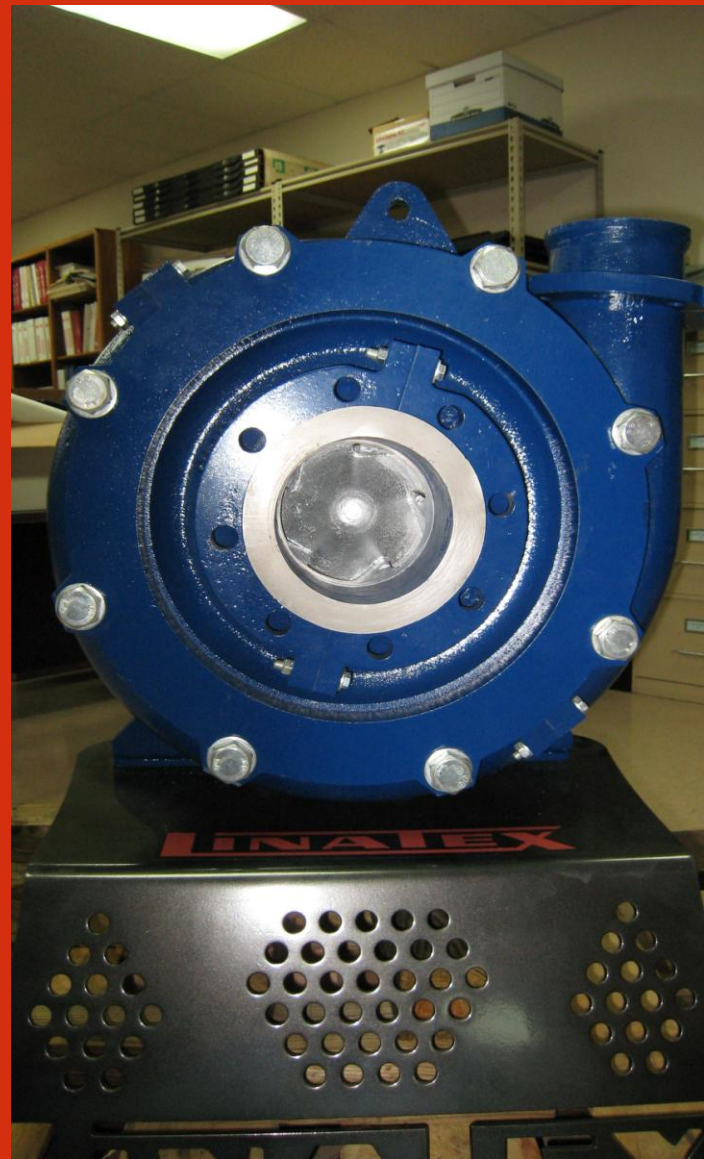

G4-Rubber Pump

Linatex CTG4 Hard Metal Pump

**INATEX**

OUR STRENGTH. YOUR ENDURANCE.

MOULDED

PROCESS  
EQUIPMENT

SERVICE

HOSE